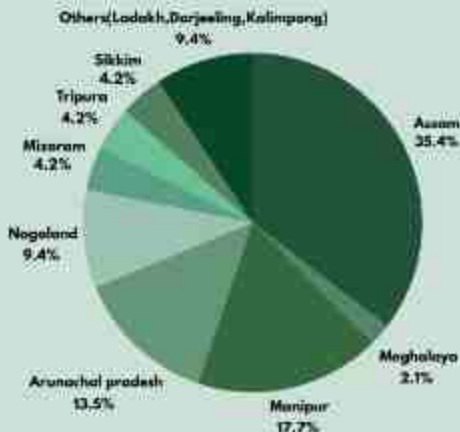

Inception

The Northeast Students' Cell of Kirari Mal College was founded on 14th October 2015 with the aim of establishing a welfare initiative for Northeastern Indians studying in the college. It aims to create space for Indian North-East students to come together, connect with each other, and experience a sense of home away from home. Through events such as educational seminars, cultural fests, food fests, and career counselling programs, we seek to help new students become acclimated to their new environment and to learn more about the traditions and cultures of North-East India.

STRENGTH