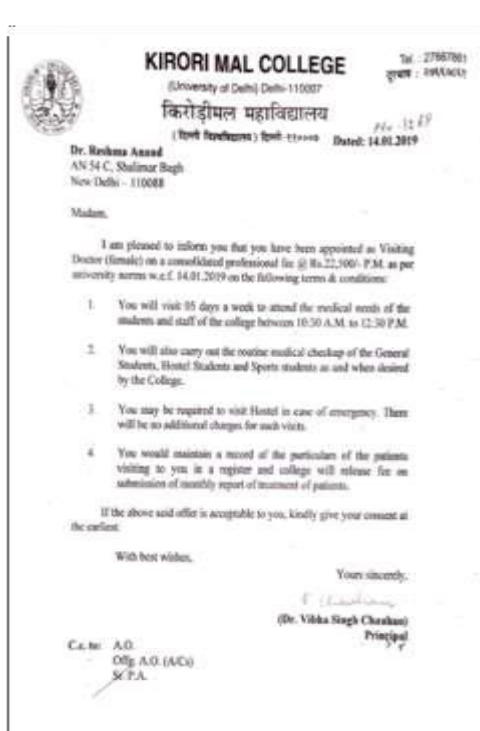

किरोड़ी मल कॉलेज

दिल्ली विश्वविद्यालय, दिल्ली- 110007

Kirori Mal College

University of Delhi, Delhi - 110007

Email: principal@kmc.du.ac.in Tel. No.: 011-27667939 Website: kmc.du.ac.in

room so that our woman students feel comfortable accessing it. We have started working on these welfare measures since 2013.

Wellness Centre