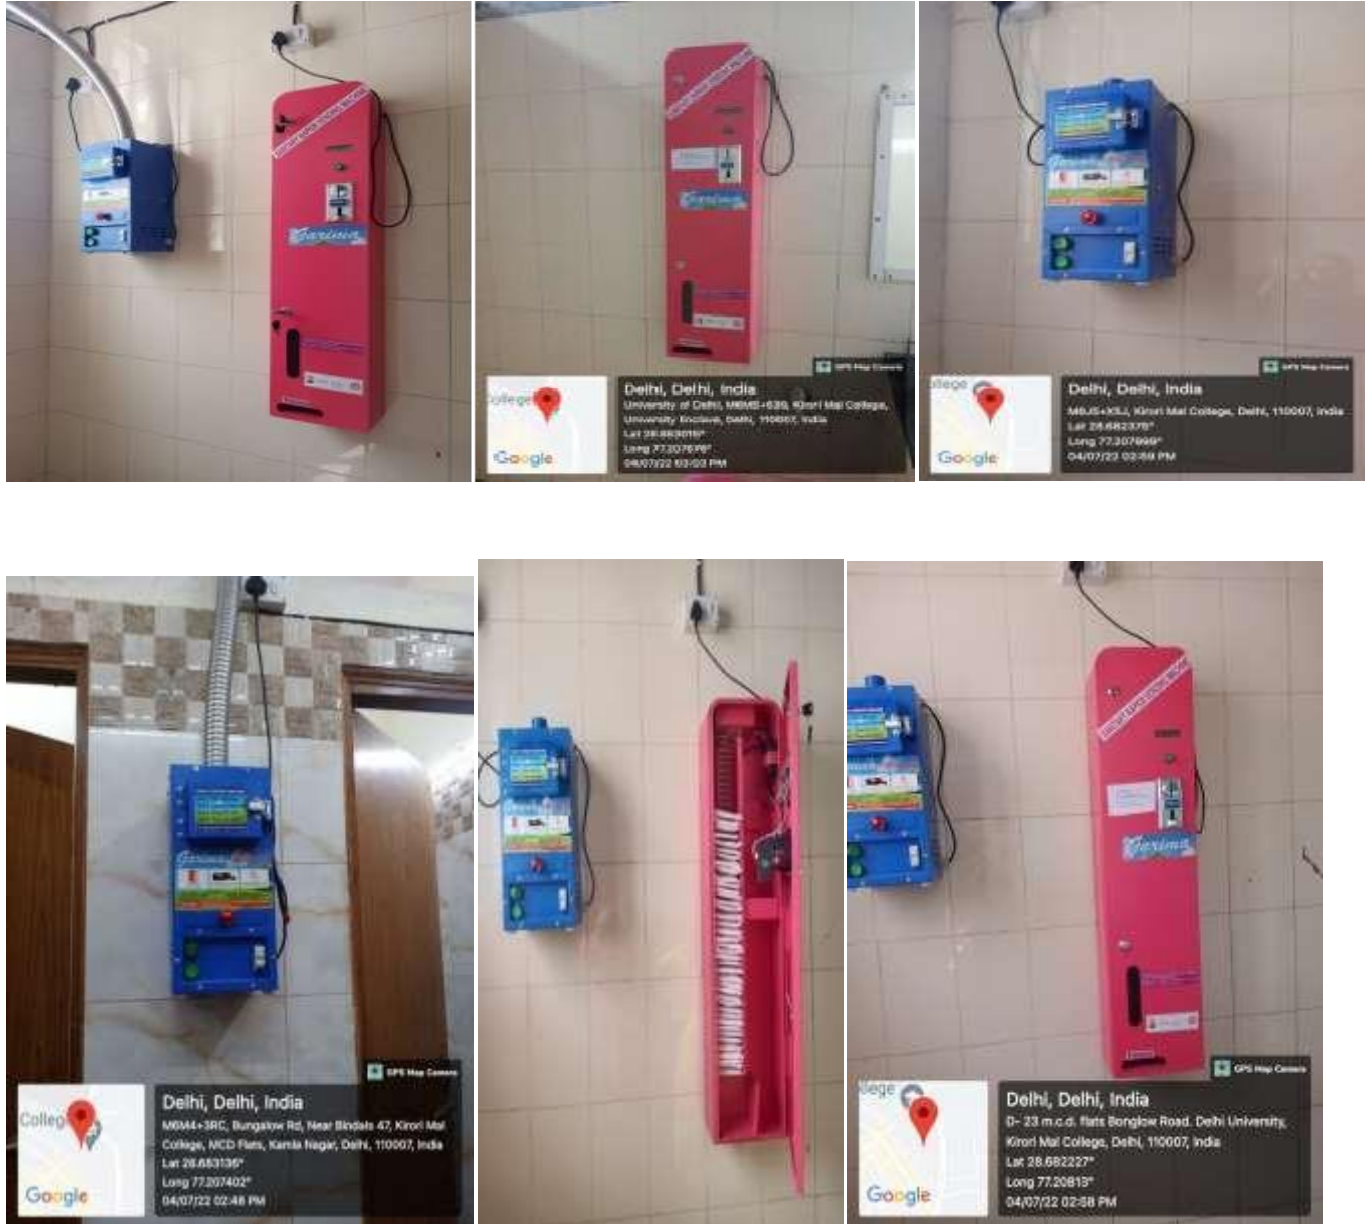

College installing some more incinerators and dispensing machines

किरोड़ी मल कॉलेज

दिल्ली विश्वविद्यालय, दिल्ली- 110007

Kirori Mal College

University of Delhi, Delhi - 110007

Email: principal@kmc.du.ac.in Tel. No.: 011-27667939 Website: kmc.du.ac.in

Sanitary Napkin Dispensing Systems, incinerators in the campus

d) Any other relevant information: College has a vibrant NCC unit for girls with the capacity of 180 students. This unit is mentored and headed by a women's teacher. The NSS unit of the college has equal representation of the girl volunteers and they actively participate in all the activities. There are many societies run by the students in the college and they all are represented by the girl students. The college undertakes various recreational