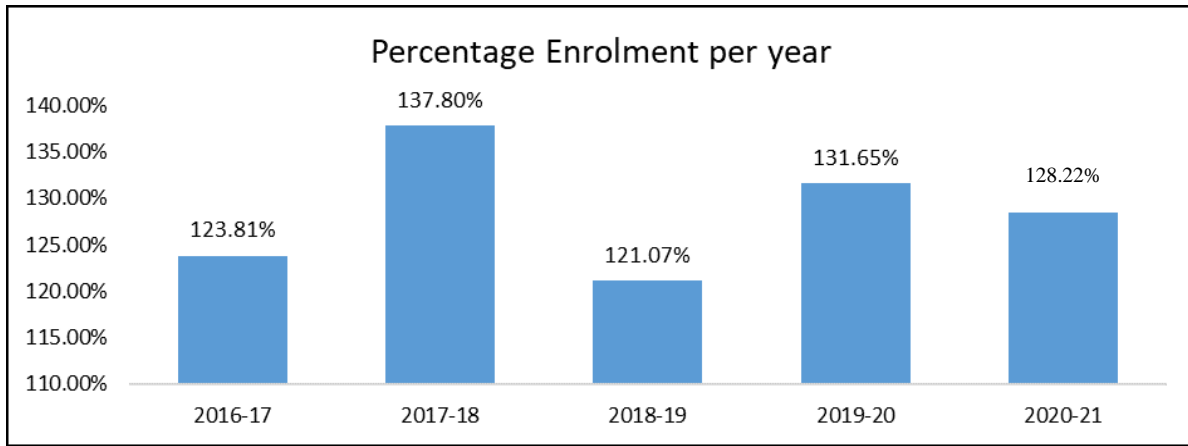

Year	2016-17	2017-18	2018-19	2019-20	2020-21	Average
Total number Sanctioned seats	1201	1201	1201	1324	1506	
Total number of Students admitted	1487	1655	1454	1743	1931	
Percentage Enrolment per year	123.81%	137.80%	121.07%	131.65%	128.22%	128.51%