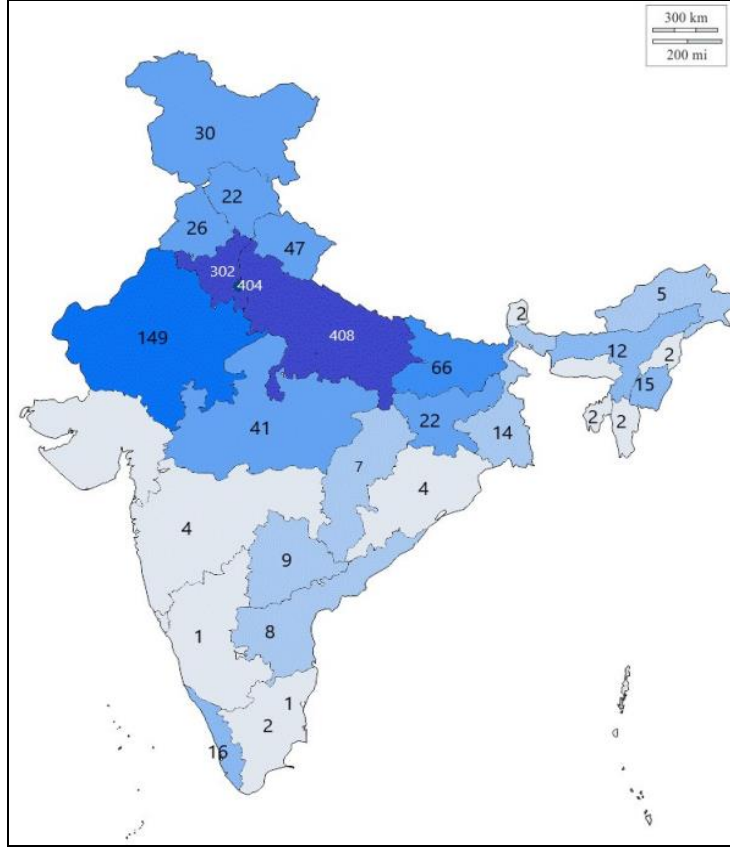

दिल्ली विश्वविद्यालय, दिल्ली - 110007

Kirori Mal College

University of Delhi, Delhi - 110007

Email: principal@kmc.du.ac.in

Tel. No.: 011-27667939

Website: kmc.du.ac.in

The increase in sanctioned seats in 2019-20 and 2020-21 is due to the inclusion of Economically Weaker Section (EWS) seats in two tranches. During the last five years from 2016 to 2020, the average admissions against the sanctioned seats are 128.56%.

The state-wise admission map indicates representation of student's community from different geographical areas of our country.

V. Chauhan.

(प्रो. विभा सिंह चौहान)
Prof. Vibha Singh Chauhan
प्राचार्या/Principal
किरोड़ी मल कॉलेज/Kirori Mal College
दिल्ली विश्वविद्यालय/University of Delhi
दिल्ली-110007/Delhi-110007